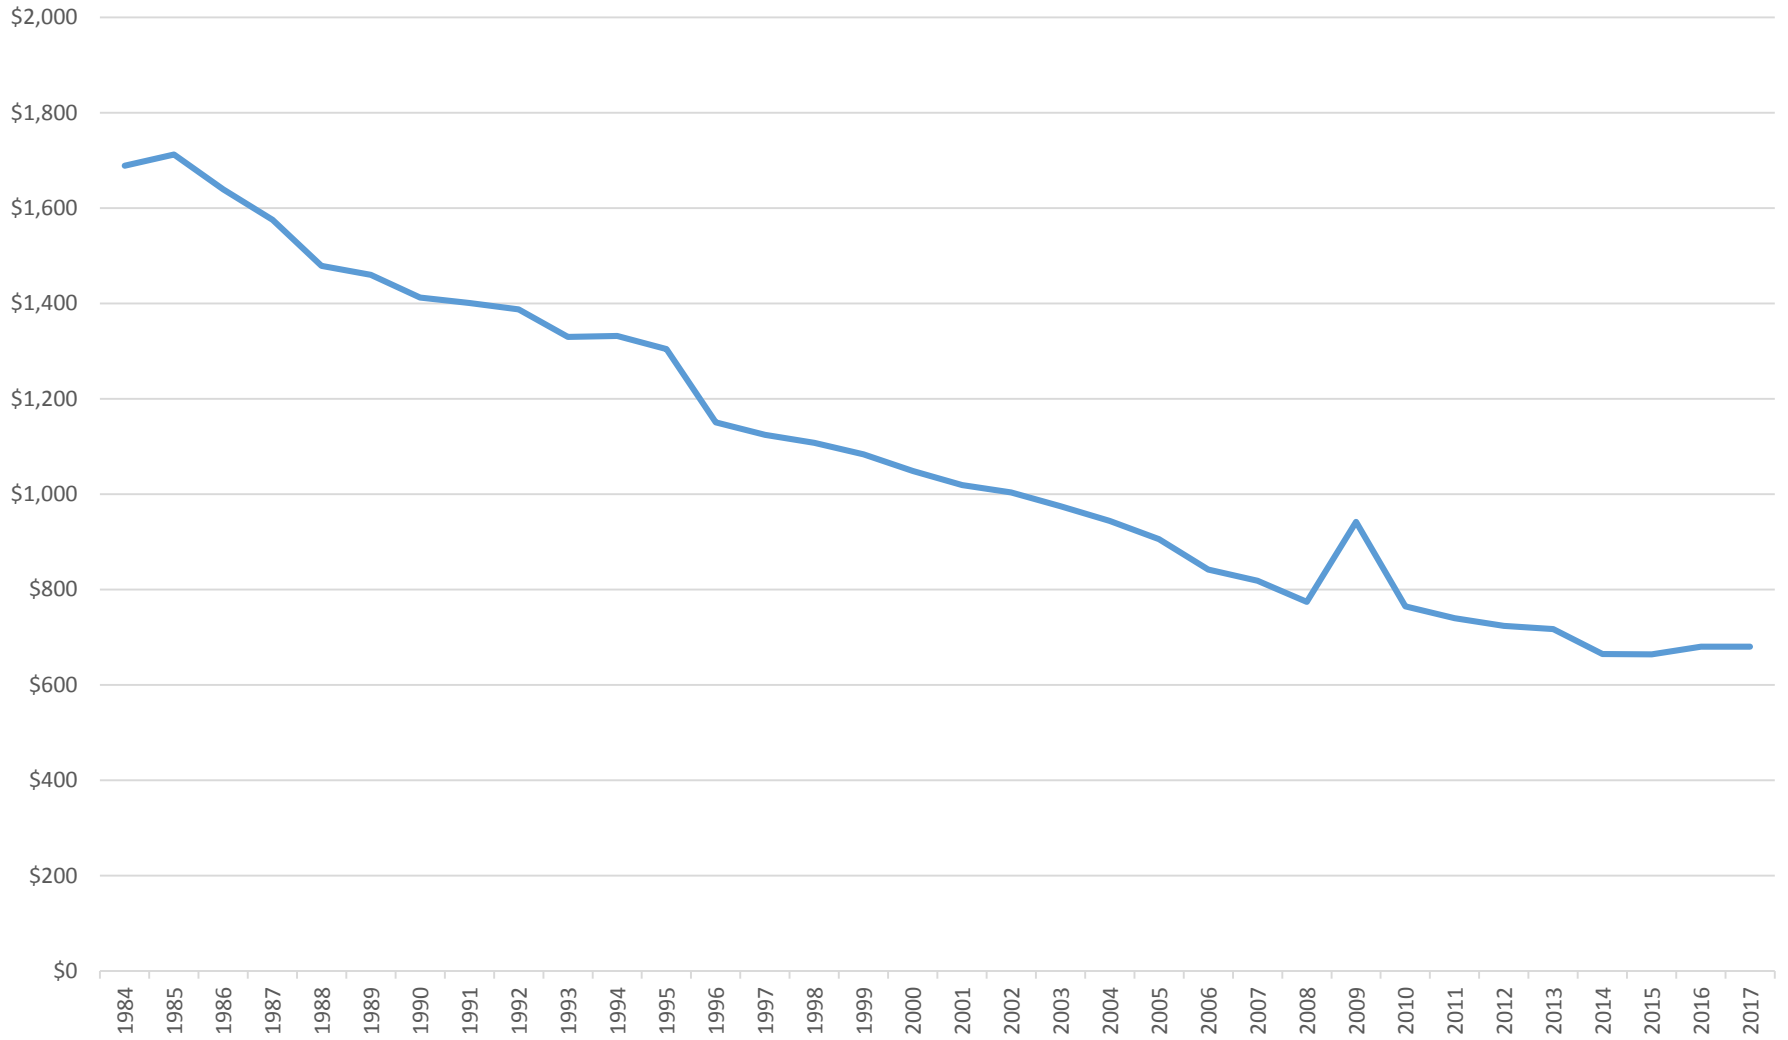

Employment Service State Grant Funding (real dollars, in millions)

Source: National Employment Law Project